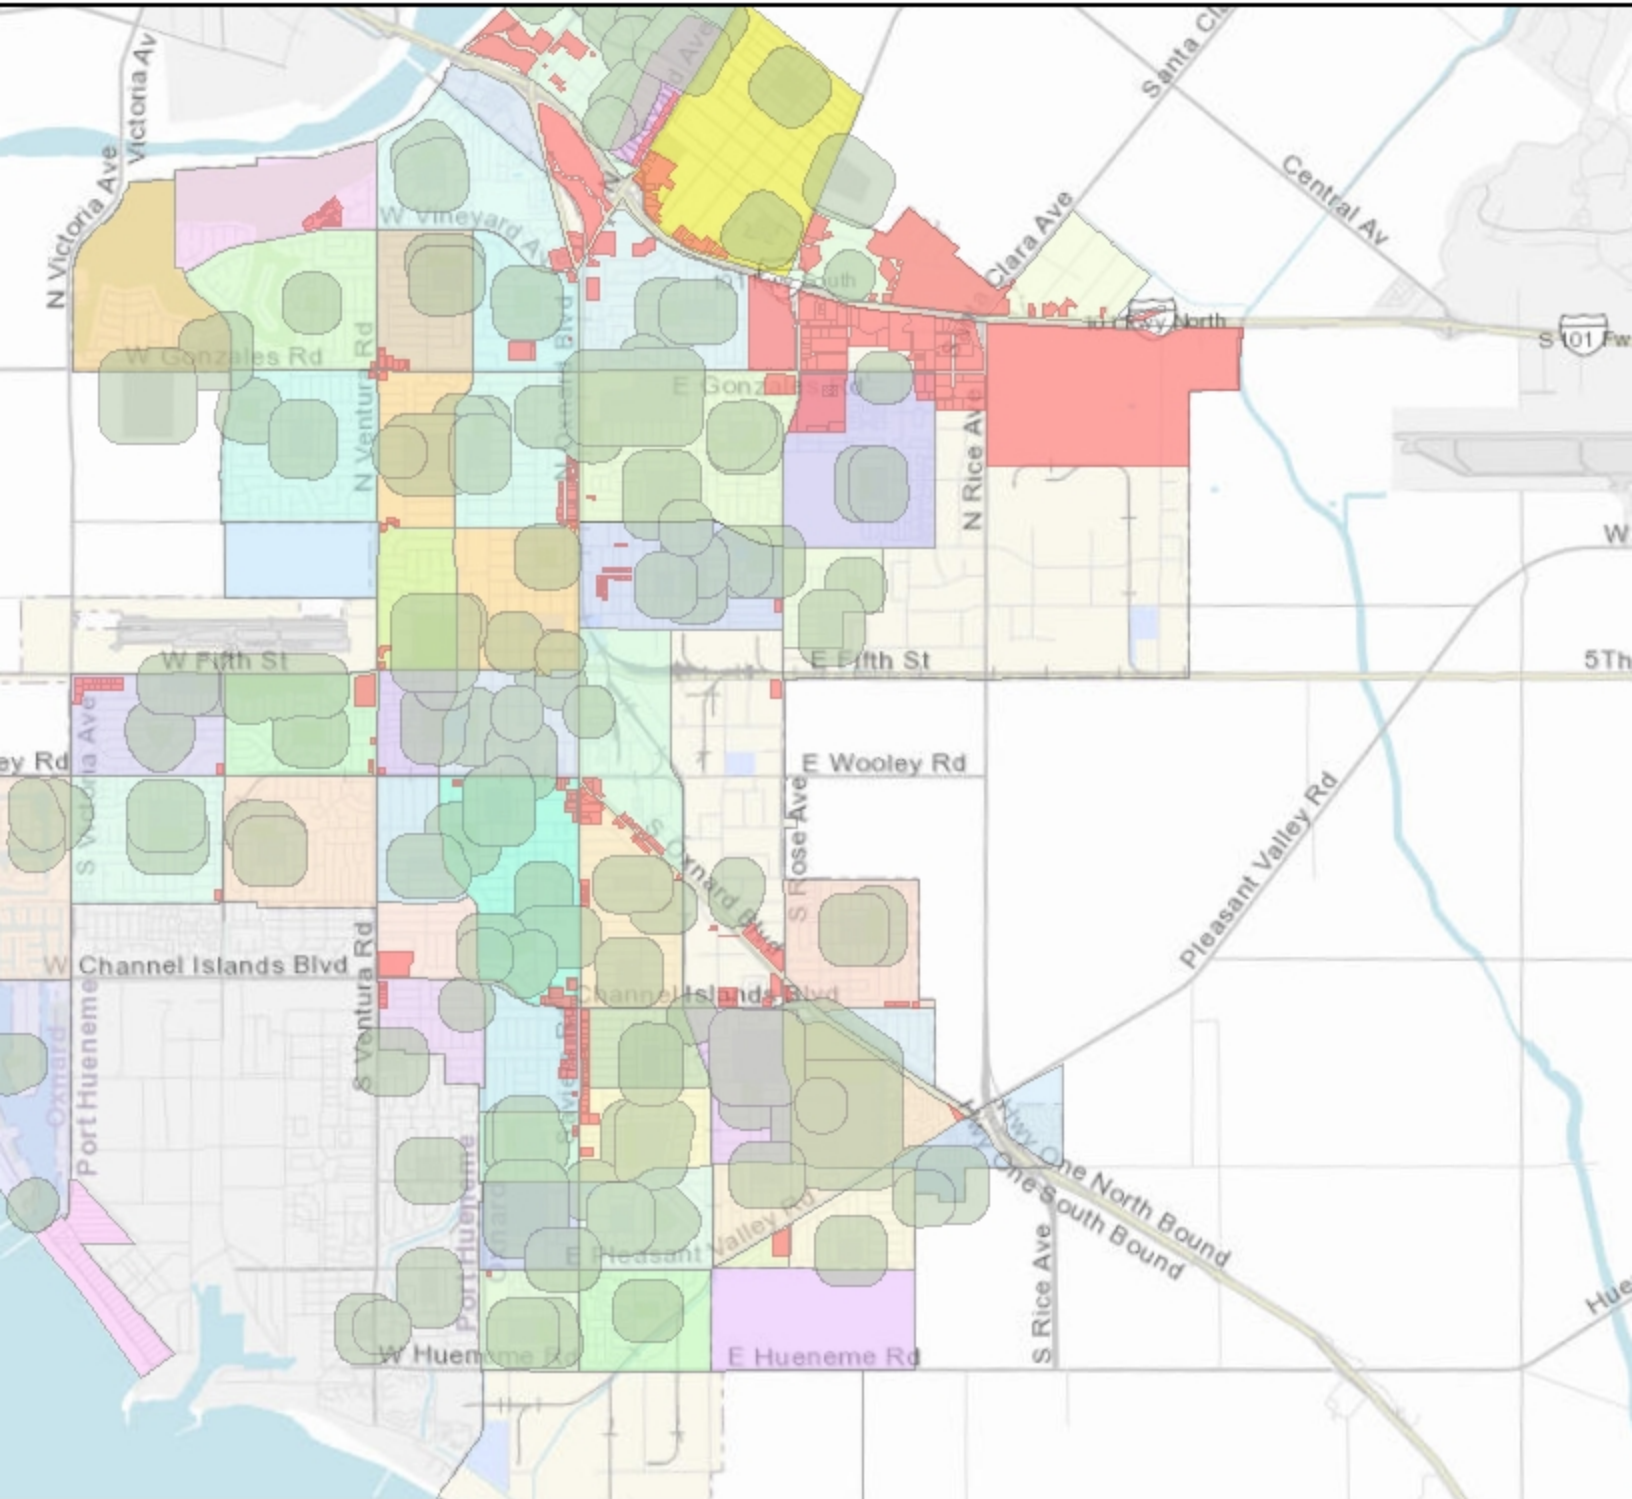

RETAIL MAP

CONC

 600 ft Buffer  Retail Area

4,200 0

This map is developed and operated solely for the convenience of the City. The City does not make any representations or warranties regarding the use, accuracy, reliability, and/or completeness of the map and no disclaimer involving a risk of economic loss or physical injury.